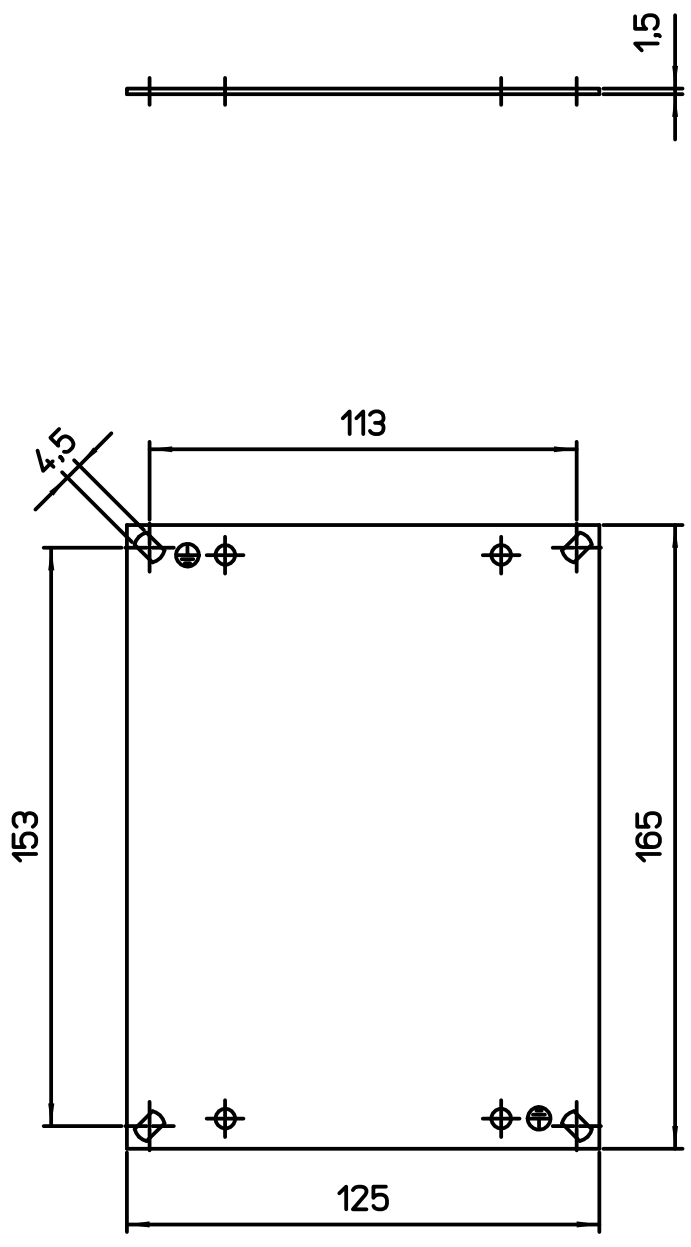

Diritti riservati All rights reserved

dimensions in mm
Date 05/05/16
Sign. D. Bonino

APF 14
Mounting plate 14VC

Scale
1:2